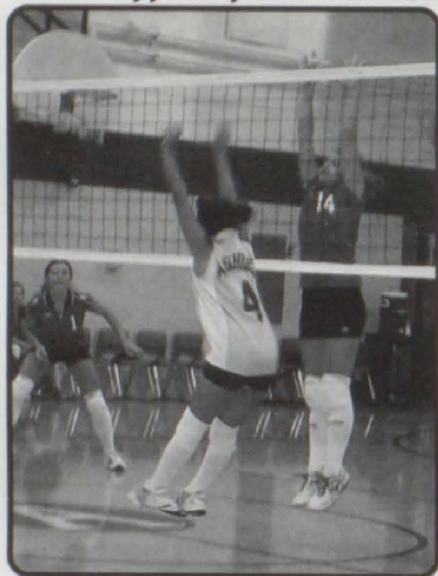

JV VOLLEYBALL

SIDEOUT! The freshman team takes a timeout to regroup and talk strategy. They need a sideout.

MINE! *Arisa Adachi* dishes off a nice set to score an assist.

OUTSIDE! *Brianna Reichard* gets ready to set the ball to the outside hitter!

GET UP! *Kylie Bisel* and *Megan Litwiller* go up for a double block in a league match against MPSH.

KILL! *Jaclyn Cartwright* comes up with a big kill.

I GOT IT! *Allison Ward* gets a pass to the setter after coming up with a tremendous dig!

Back row left to right: *Coach Provost, Jenna O'Dell, Megan Litwiller, Jaclyn Cartwright, Shelby Moffit, and Scotlin Polash.* Middle row left to right: *Brianna Reichard, Delayni Boulis, Allison Ward, Krystal Lacker, Kaylee Denman, Darian Bongard, Robin Belongia, and Brandi Simmons* Front Row left to right: *Rebecca Campbell, Kylie Bisel, Arisa Adachi, Daniell Brown, and Kristen Brown.*