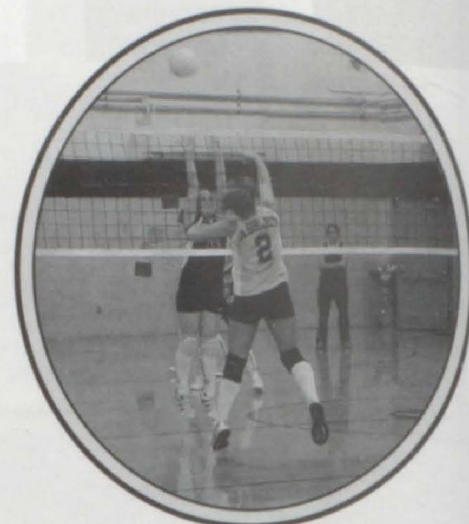

JV VOLLEYBALL

SIDEOUT! The freshman team takes a timeout to regroup and talk strategy. They need a sideout.

MINE! *Arisa Adachi* dishes off a nice set to score an assist.

OUTSIDE! *Brianna Reichard* gets ready to set the ball to the outside hitter!

GET UP! *Kylie Bisel* and *Megan Litwiller* go up for a double block in a league match against MPSH.

KILL! *Jaclyn Cartwright* comes up with a big kill.

I GOT IT! *Allison Ward* gets a pass to the setter after coming up with a tremendous dig!

Back row left to right: *Coach Provost, Jenna O'Dell, Megan Litwiller, Jaclyn Cartwright, Shelby Moffit, and Scotlin Polash.* Middle row left to right: *Brianna Reichard, Delayni Boulis, Allison Ward, Krystal Lacker, Kaylee Denman, Darian Bongard, Robin Belongia, and Brandi Simmons* Front Row left to right: *Rebecca Campbell, Kylie Bisel, Arisa Adachi, Daniell Brown, and Kristen Brown.*